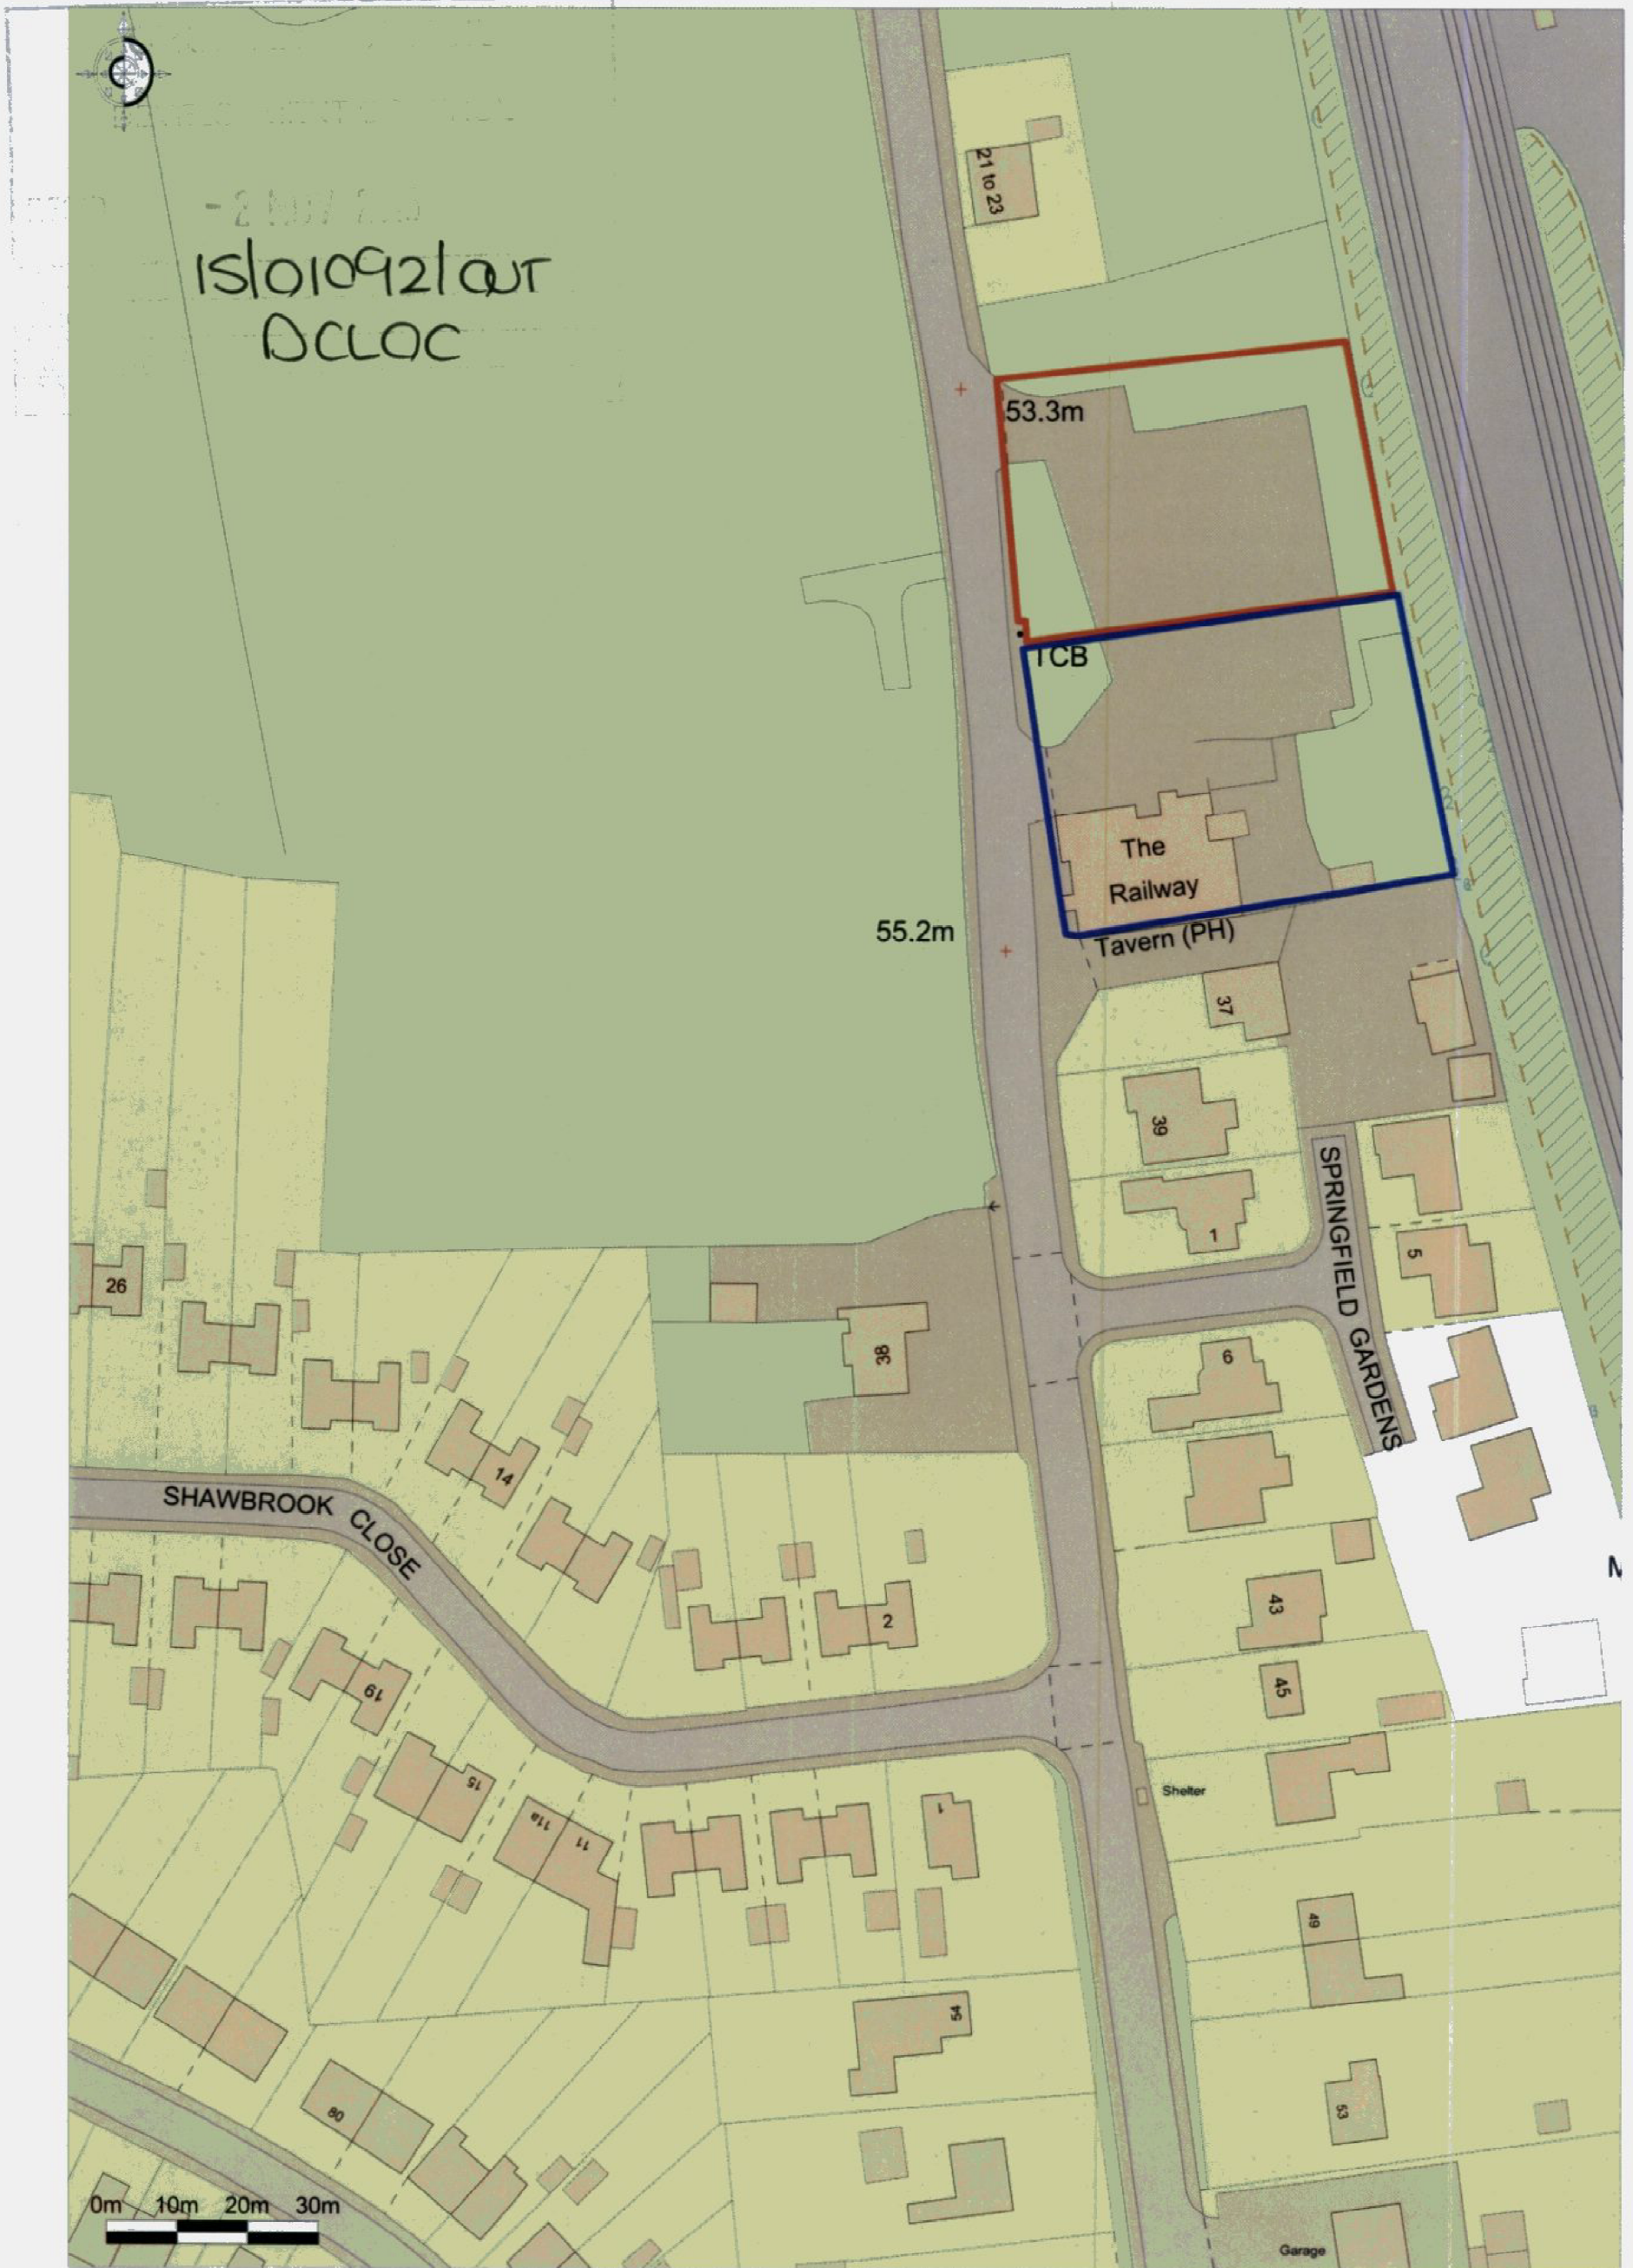

Site Location Plan
Land adjacent to The Railway Tavern Public House, Wigan Road, Chorley

- 21/11/15
151010921 OUT
DCLOC